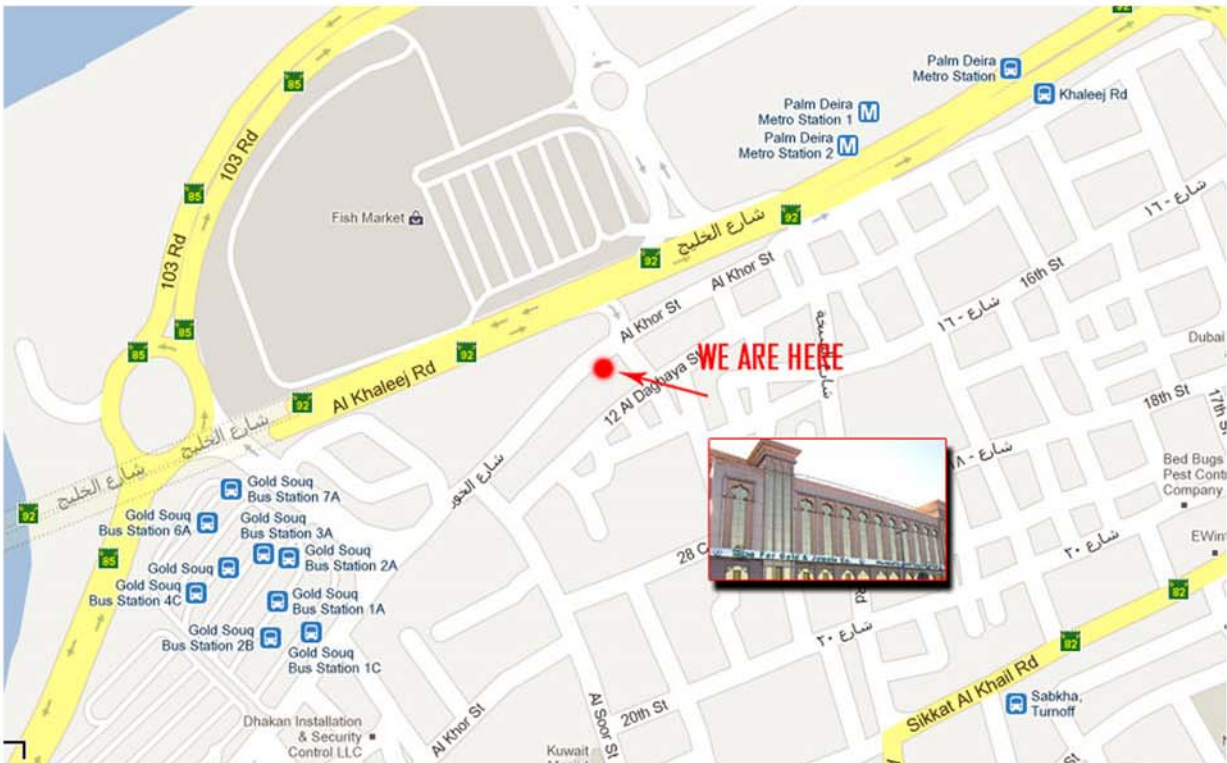

Taiba for gold & jewels trading LLC.
Gold Land building

Location map

Customer contact number: +971 4 2267666

www.taiba.ae